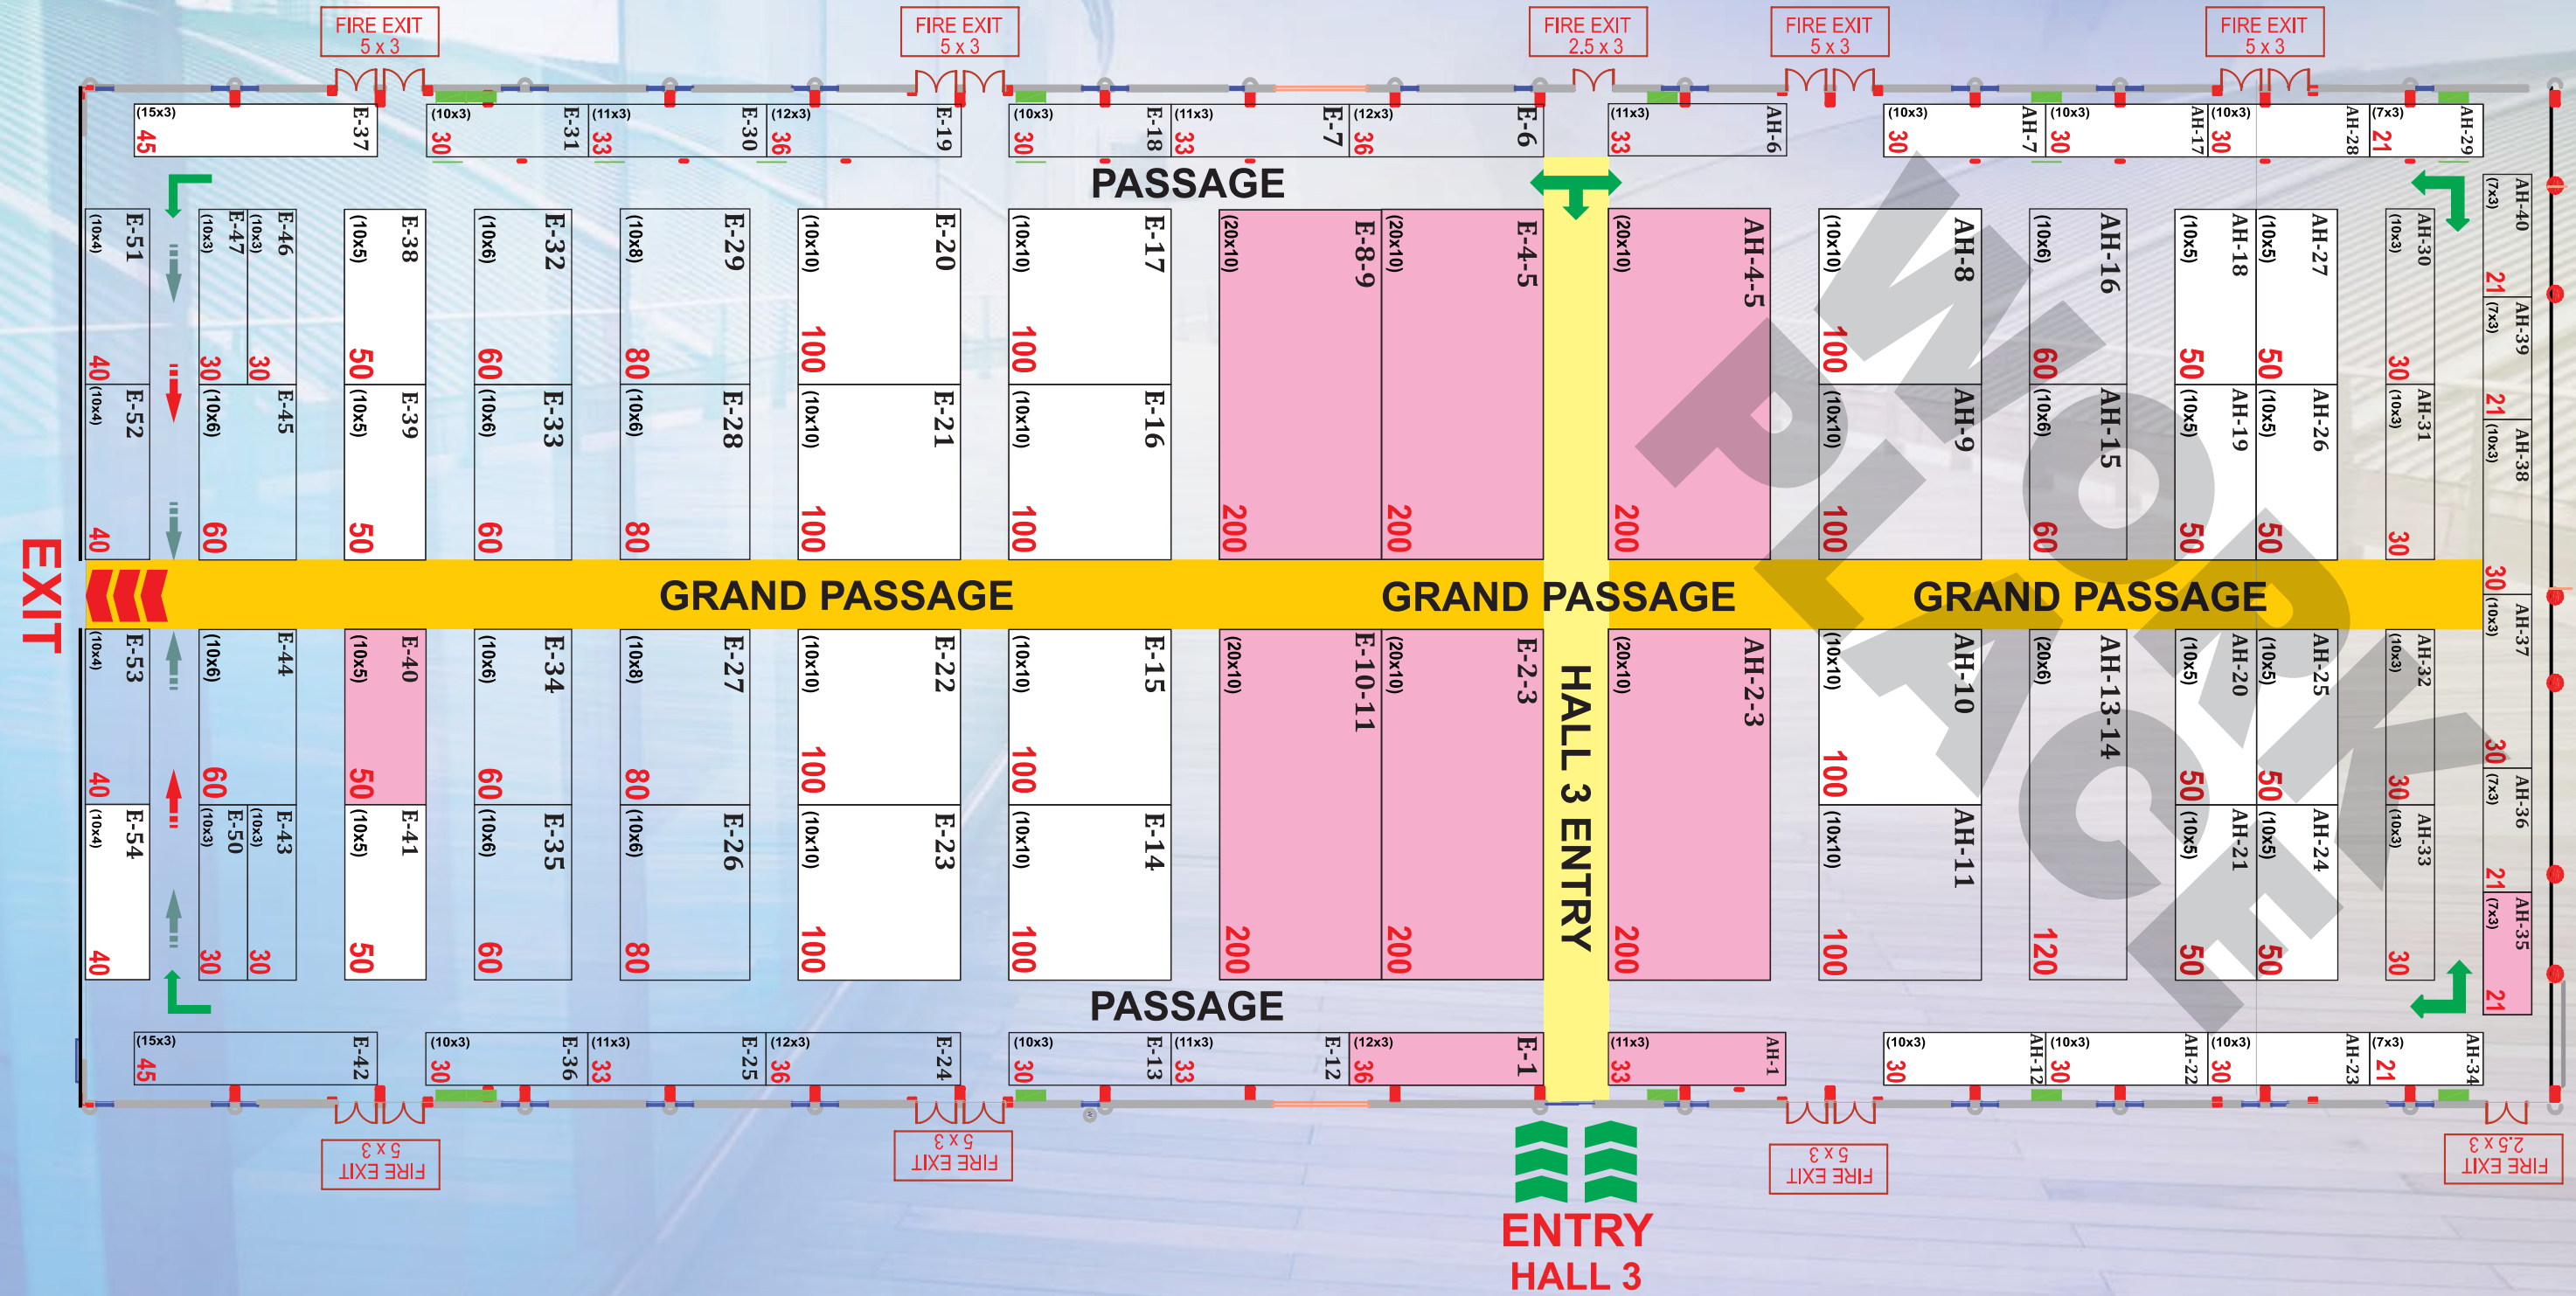

BANGALORE

BANGALORE
INTERNATIONAL
EXHIBITION CENTRE

HALL - 3 | 18th - 20th Oct 2024

WORKPLACE EXPO 2024

◻ Indicates Sold Booths ◻ Indicates Available Booths

NEW DELHI

PRAGATI MAIDAN,
NEW DELHI

HALL - 3 | 12th - 15th DEC. 2024